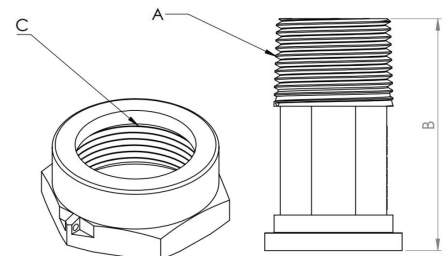

FOR ORDERS & INQUIRIES:
877-863-8377